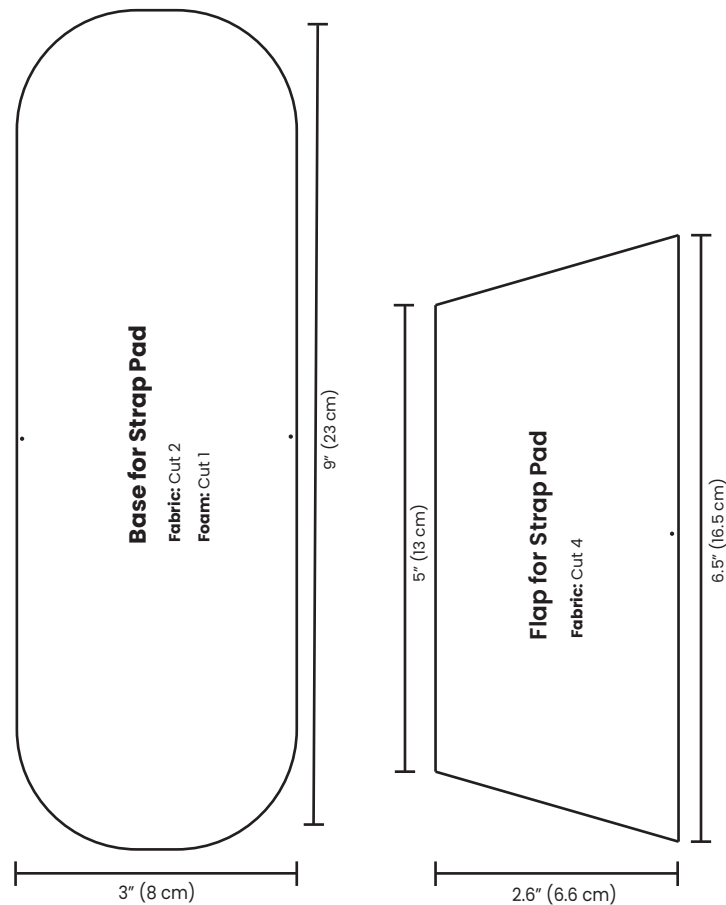

FABRICLAND®

Yoga Strap Pad Pattern

Measure this box for accuracy.
*Print at full scale (100%) on 8.5" x 11" paper.

- Cut lines
- Notches

FABRICLAND[®]

Yoga Strap Pad Pattern

1" x 1"
square for
printout sized
at 100%