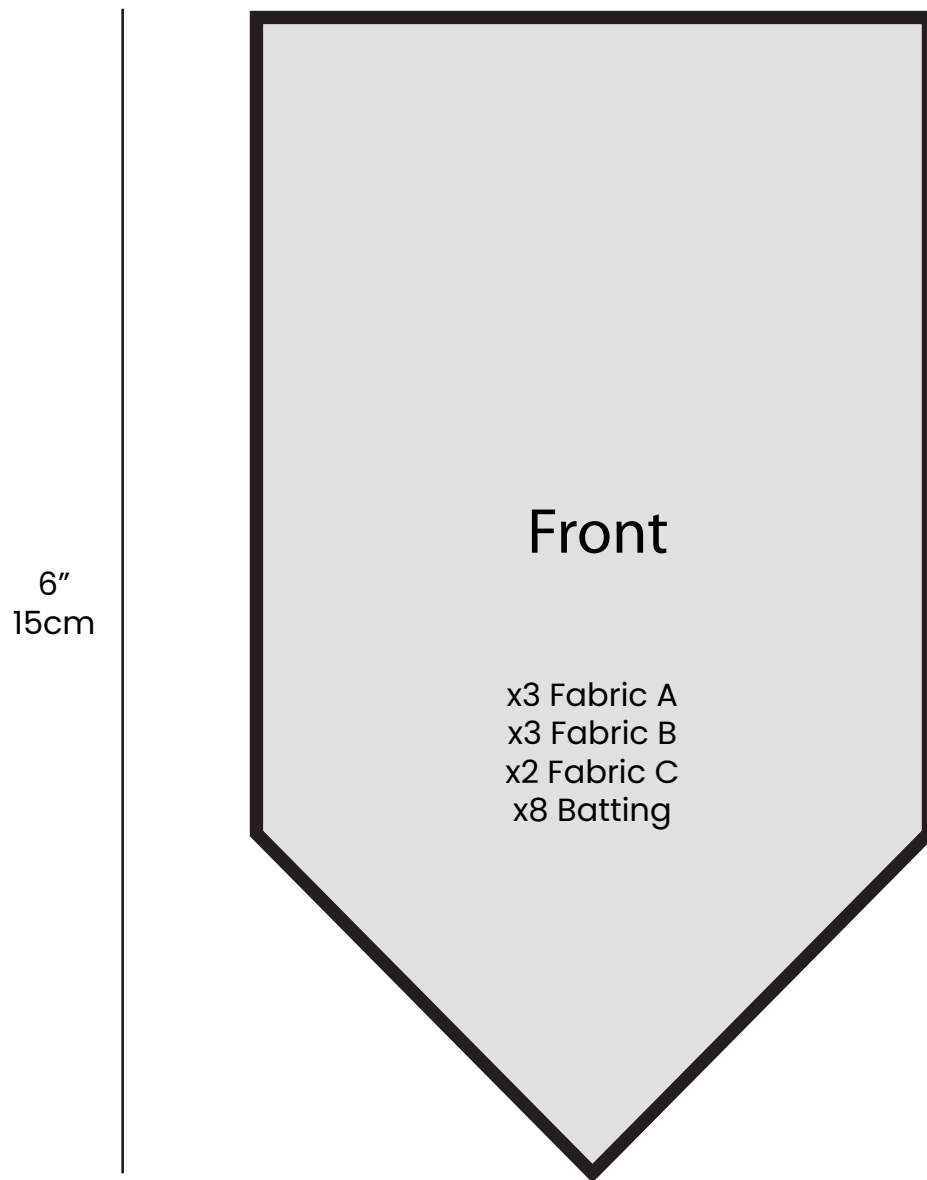

# Quilted Halloween Bunting Banner Pattern

1"x1" square  
REFERENCE  
ONLY

3.5"  
9cm

6.4"  
16cm

3.85"  
10cm

1"x1" square  
REFERENCE  
ONLY

1"x1" square  
 REFERENCE  
 ONLY