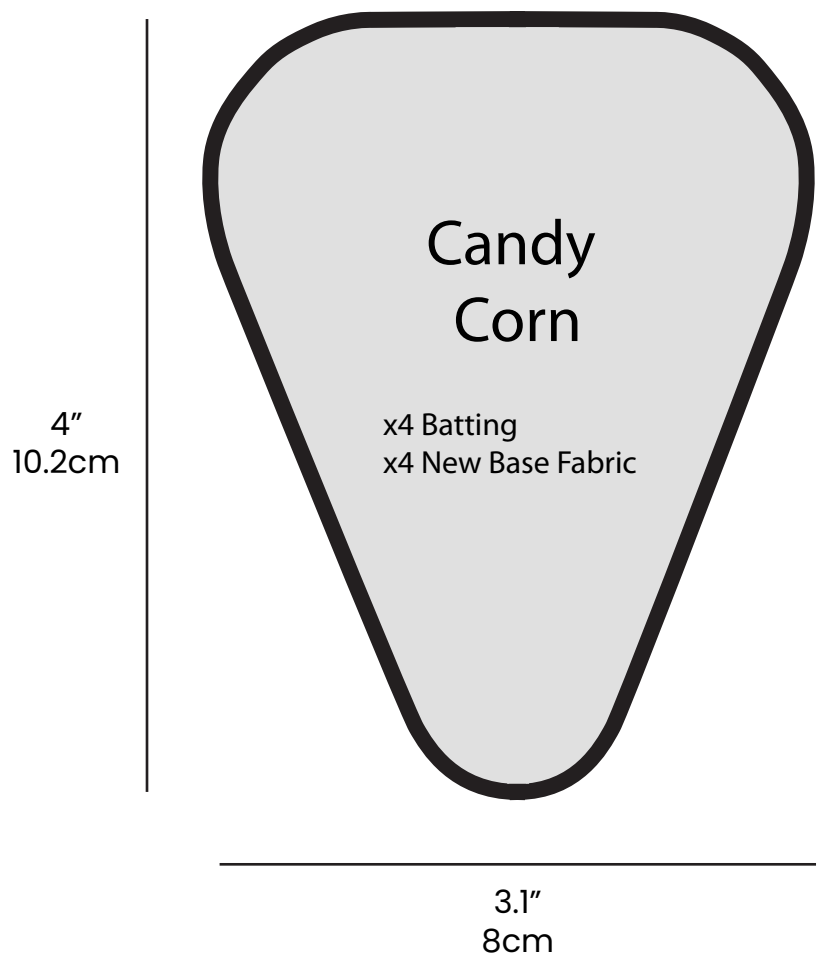

# Quilted Halloween Bunting Banner Pattern

1"x1" square  
REFERENCE  
ONLY

3.5"  
9cm

6.4"  
16cm

3.85"  
10cm

1"x1" square  
REFERENCE  
ONLY

1"x1" square  
 REFERENCE  
 ONLY