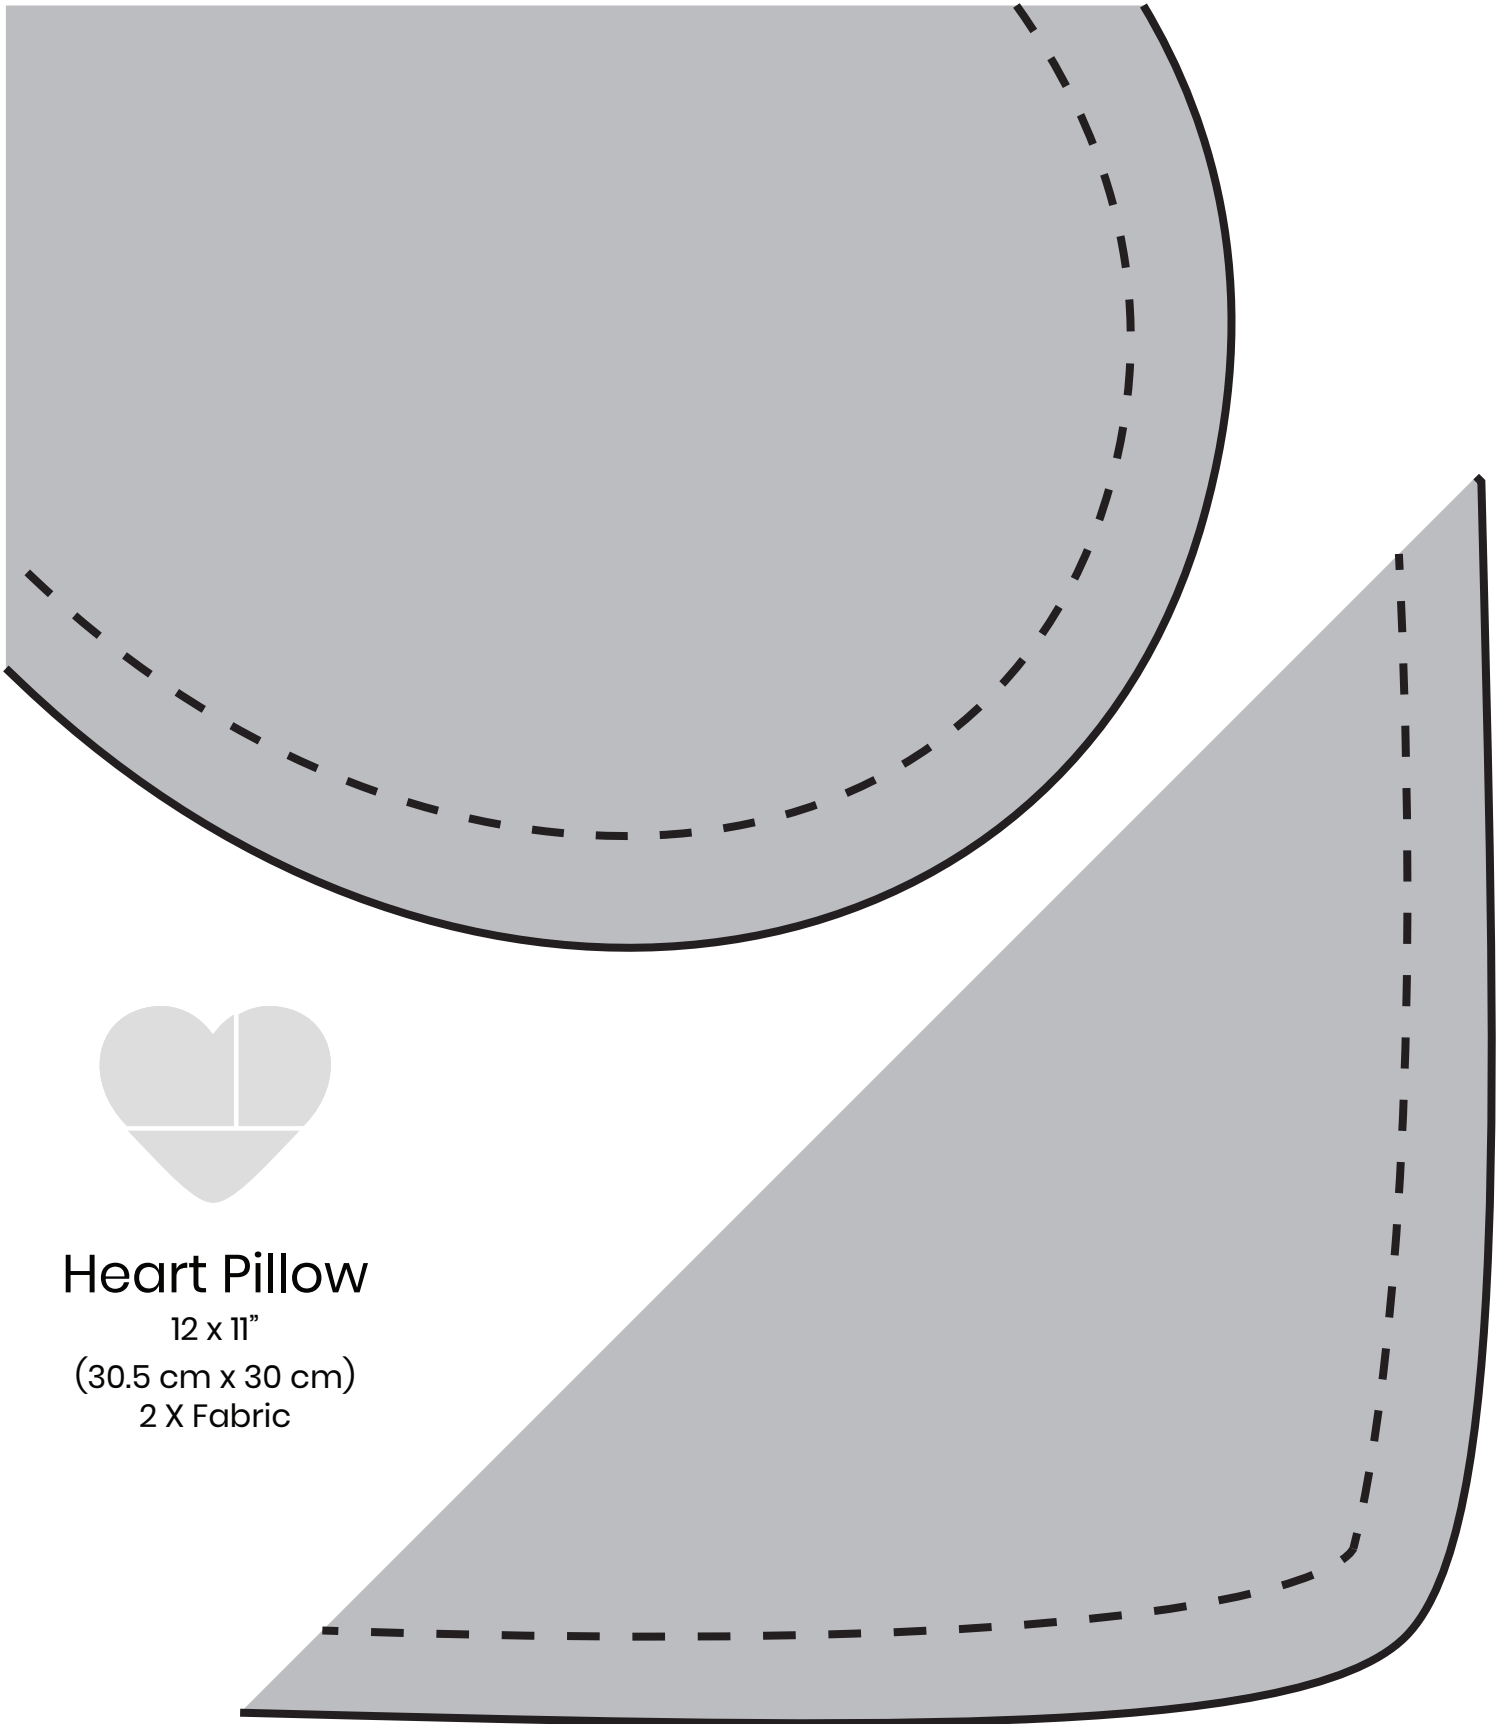

# Heart Pillow

1" x 1"

Measure this box for accuracy.

\*Print at full scale (100%) on 8.5" x 11" paper.

## Heart Pillow

12 x 11"

(30.5 cm x 30 cm)

2 X Fabric

©Fabricland 2026.

Every effort has been made to ensure that all projects are error free. As we have no control over the execution of instructions no warranty can be given, nor results guaranteed. This pattern is not available for commercial resale. You cannot copy and sell this pattern. You may sell items you make with this pattern.